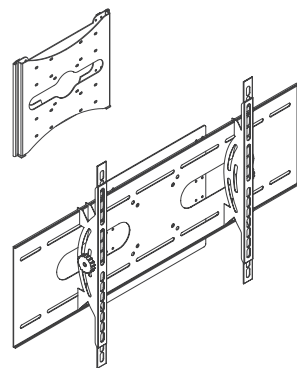

Soluzioni Porta TV.

DIFFERENT SOLUTIONS
FOR THE TV WALL.

◀ **Mr Hyde**
Specchio TV
Mirror TV
design: Adriani e Rossi

▲ **Levia**
Porta TV in metallo
Metal TV stand
design: Gino Carollo

Magnetika® ▶
Porta TV magnetico
Magnetic TV mount
design: Ronda Design Lab