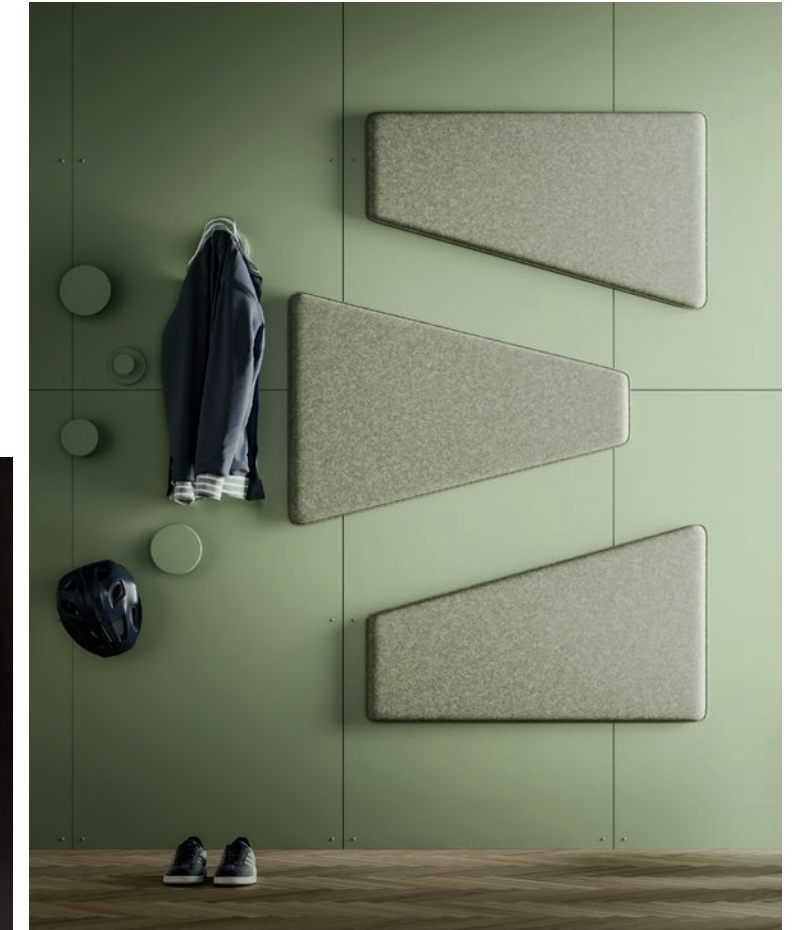

▲ ◀ Go Luce
Lampada LED ricaricabile a sospensione, da tavolo o magnetica
Rechargeable LED pendant, table or magnetic lamp
design: Carlo Ronda

Come rendere più accogliente l'acustica di un ambiente.

HOW TO MAKE THE ACOUSTICS OF A ROOM MORE WELCOMING.