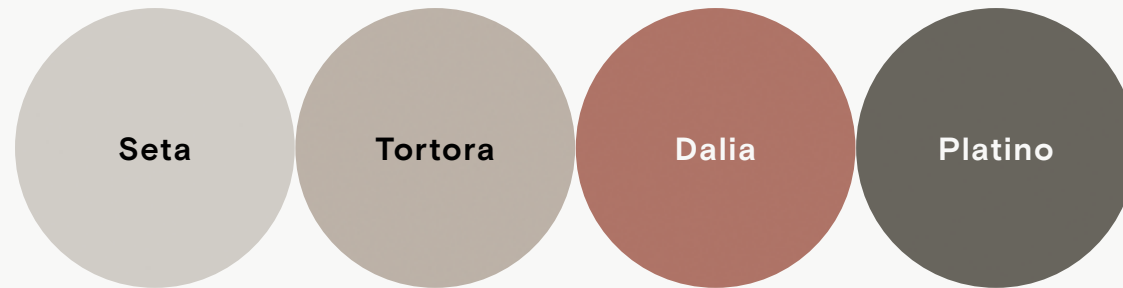

# Melaminici / Melamines

Melaminici Marmo (sp. 8 mm) / Marble melamine (th. 8 mm)

Vetri (sp. 4 mm) / Glass panes (th. 4 mm)

Vetro laccato per madia Figur (sp. 4 mm) / Laquered glass only for Figur sideboard (th. 4 mm)